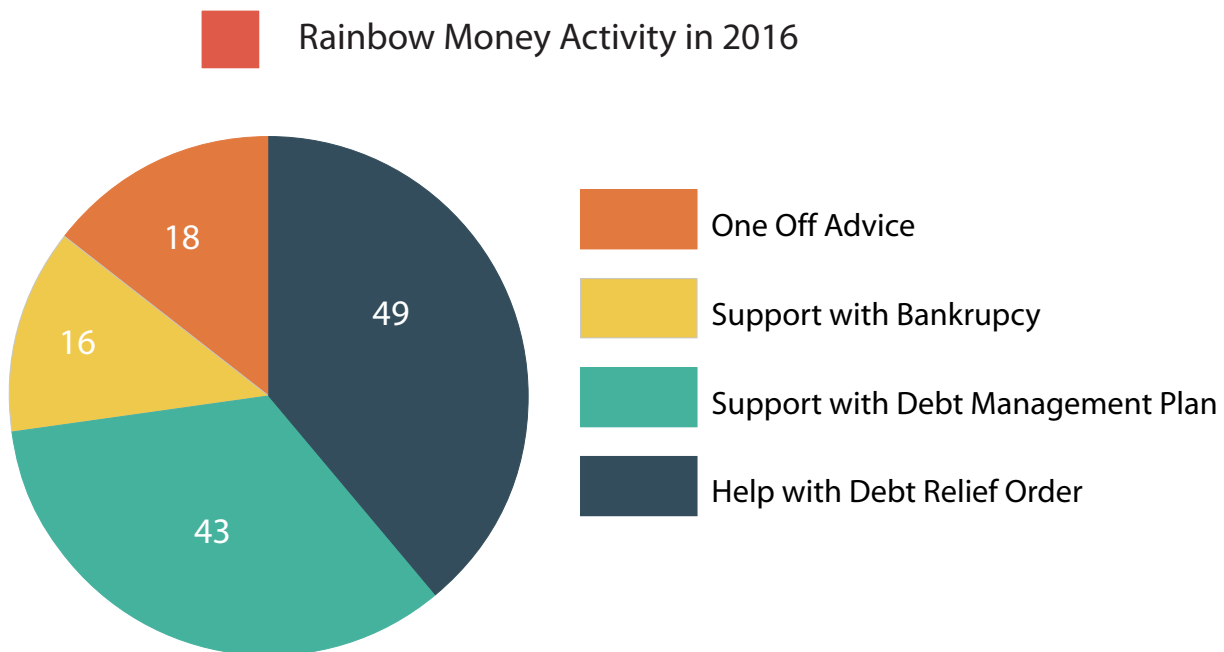

The Rainbow Centre

Rainbow Money Client Support Statistics 2016

Total number of new clients registered in 2016:

155

Estimated total debt being managed:

£1.46m

Rainbow Money

The Rainbow Centre