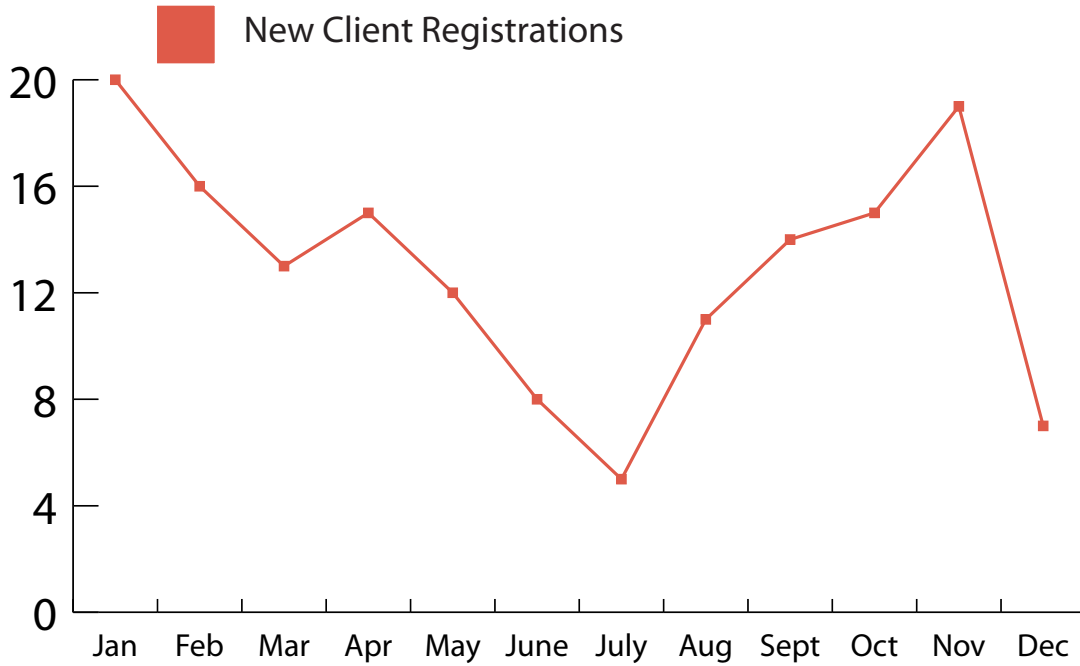

The Rainbow Centre

Rainbow Money Client Support Statistics 2016

Total number of new clients registered in 2016:

155

Estimated total debt being managed:

£1.46m

Rainbow Money

The Rainbow Centre